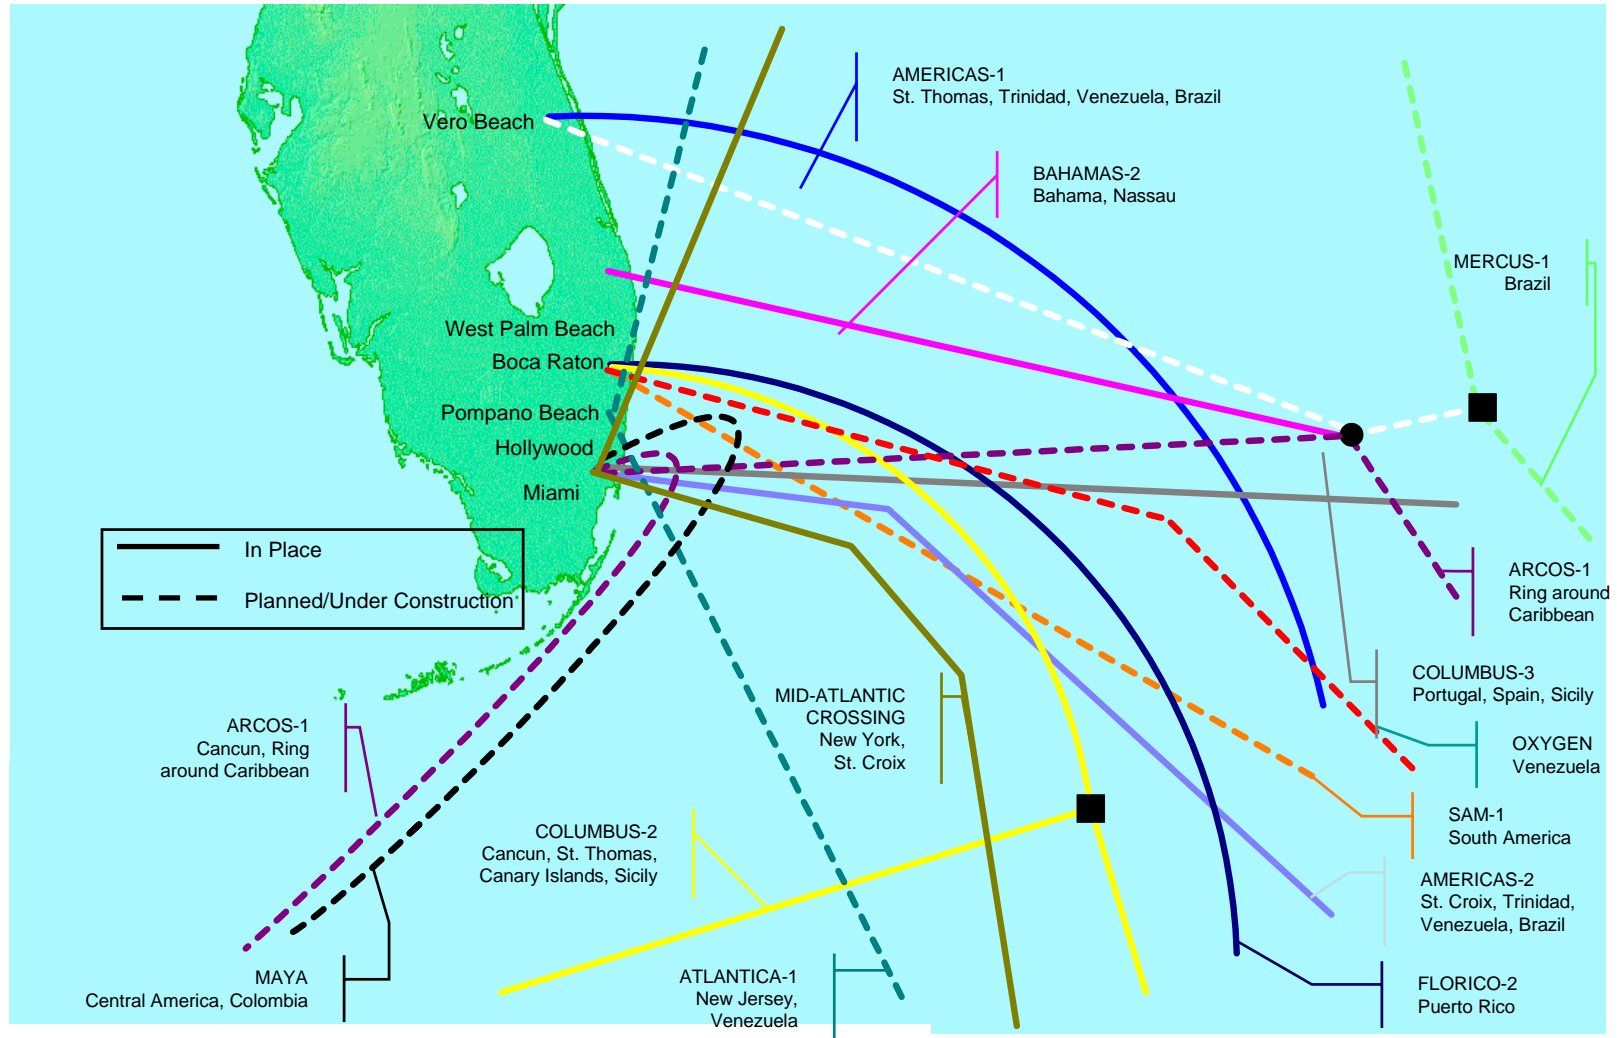

RIPE 51 EIX

- Terremark Worldwide, Inc. (AMEX:TWW) is a leading operator of Top Tier Internet exchanges and a global provider of managed IT infrastructure solutions for government and private sectors

* As of August 31, 2005

- Terremark recently acquired Dedigate based in Belgium, a managed dedicated server hosting company
- Four Service Aggregation and Distribution locations, which aggregate network traffic and distribute network-based services, have also been created in Europe and Asia to meet specific customer needs

Mass of undersea cables terminating in NOTA

Service Providers

- Content Portals
- VoIP Providers
- Security
- Web Services

Government

- Federal Government
- Federal Integrators
- Local Government
- Education