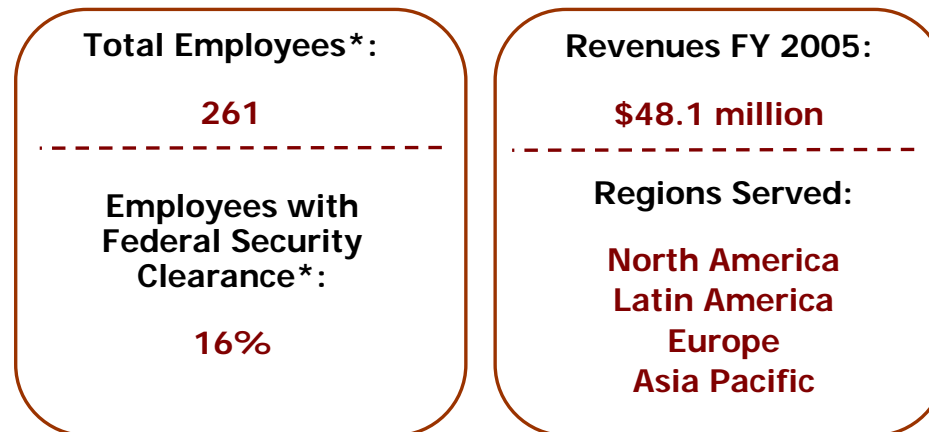

RIPE 51 EIX

- Terremark Worldwide, Inc. (AMEX:TWW) is a leading operator of Top Tier Internet exchanges and a global provider of managed IT infrastructure solutions for government and private sectors

* As of August 31, 2005

- Terremark recently acquired Dedigate based in Belgium, a managed dedicated server hosting company
- Four Service Aggregation and Distribution locations, which aggregate network traffic and distribute network-based services, have also been created in Europe and Asia to meet specific customer needs