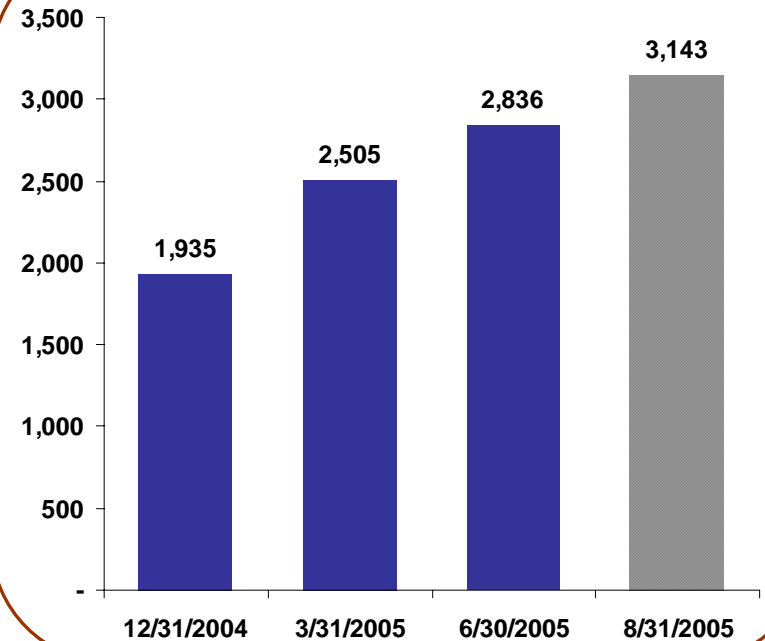

Cross Connects

■ Preliminary as of 8/31/2005

(a) Includes 72 customers from Dedigate