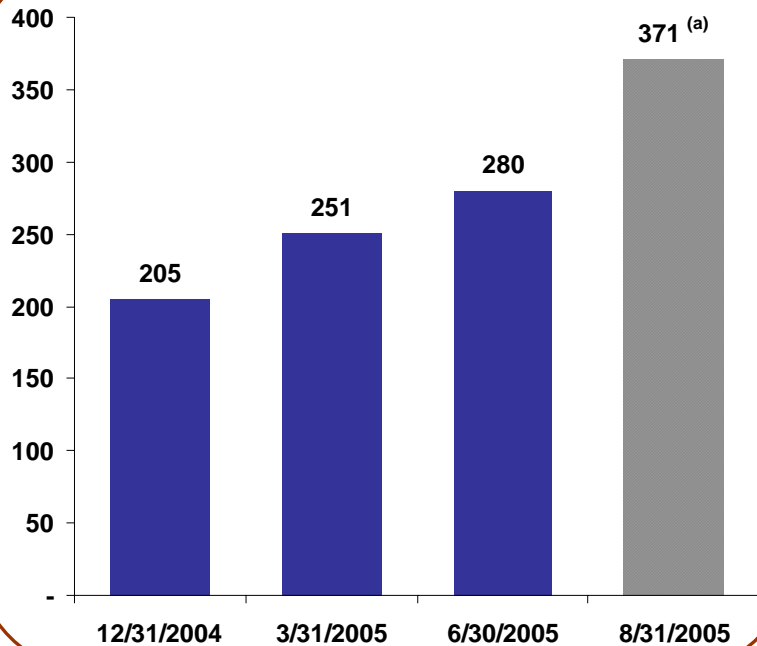

Customers

Cross Connects

■ Preliminary as of 8/31/2005

(a) Includes 72 customers from Dedigate