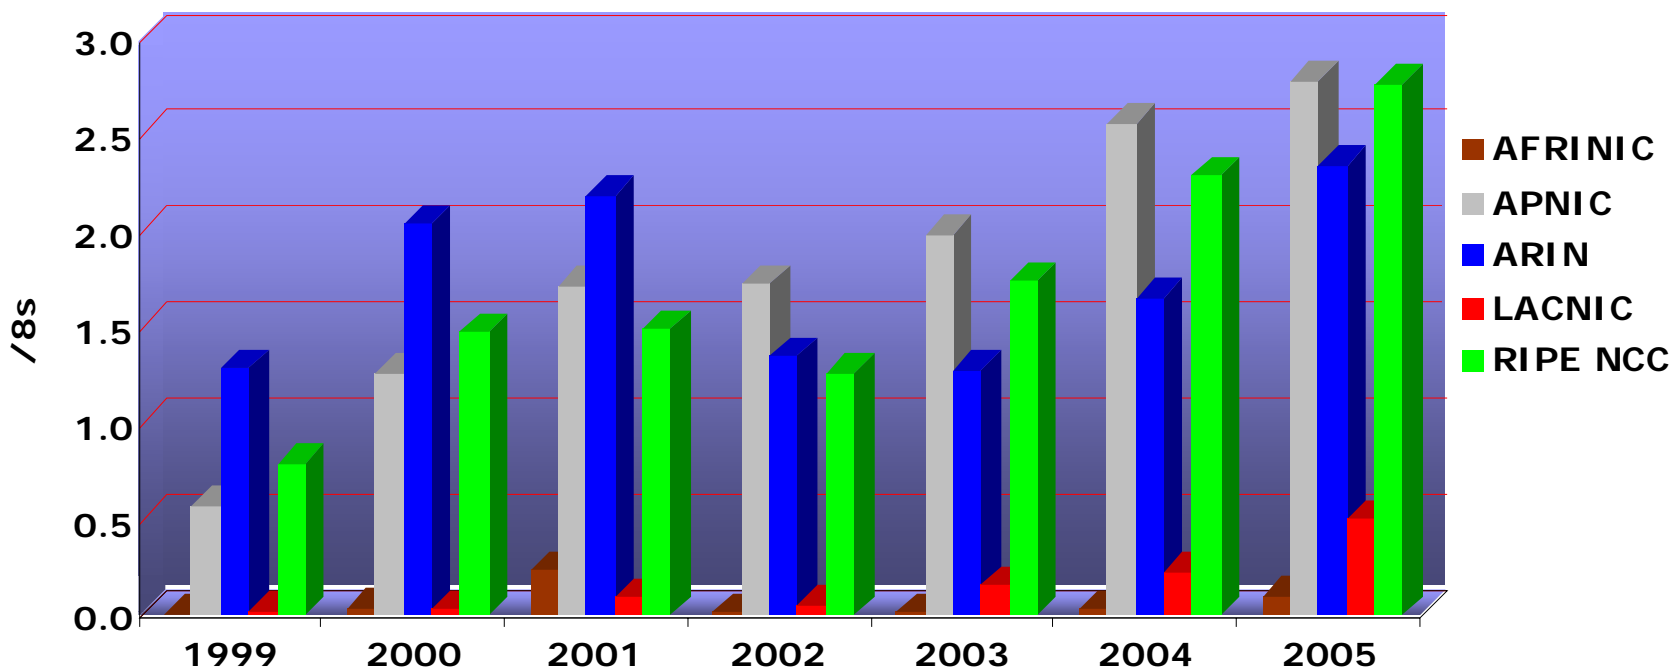

NRO

Internet Number Resource Status Report

As of 30 September 2005

Prepared by
Regional Internet Registries
AFRINIC, APNIC, ARIN, LACNIC and RIPE NCC

2001:610:240:0-193:0:0:202 62:109:128-195:048:02:03 178:12:02:02 2001:610:240 193:0:0:203 195:048:02:03
62:109:128-195:048:02:03 193:0:0:202 62:109:128-195:048:02:03 178:12:02:02 2001:610:240 193:0:0:203 195:048:02:03
2001:610:240:0-193:0:0:202 62:109:128-195:048:02:03 178:12:02:02 2001:610:240 193:0:0:203 195:048:02:03
2001:610:240:0-193:0:0:202 62:109:128-195:048:02:03 178:12:02:02 2001:610:240 193:0:0:203 195:048:02:03
Number Resource Organization

IPv4 Allocations from RIRs to LIRs/ISPs Yearly Comparison

2001:610:240:0 193.0.0.202 62.109.128 195.048.02.03 178.12.02.02 2001:610:240 193.0.0.203
 62.109.128 195.048.02.03 2001:610:240 193.0.0.202 62.109.128 195.048.02.03 178.12.02.02 2001:610:240 193.0.0.203
 193.0.0.203 2001:610:240:0 193.0.0.202 62.109.128 195.048.02.03 178.12.02.02 2001:610:240 193.0.0.203
 2001:610:240:0 193.0.0.202 62.109.128 195.048.02.03 178.12.02.02 2001:610:240 193.0.0.203
 Number Resource Organization