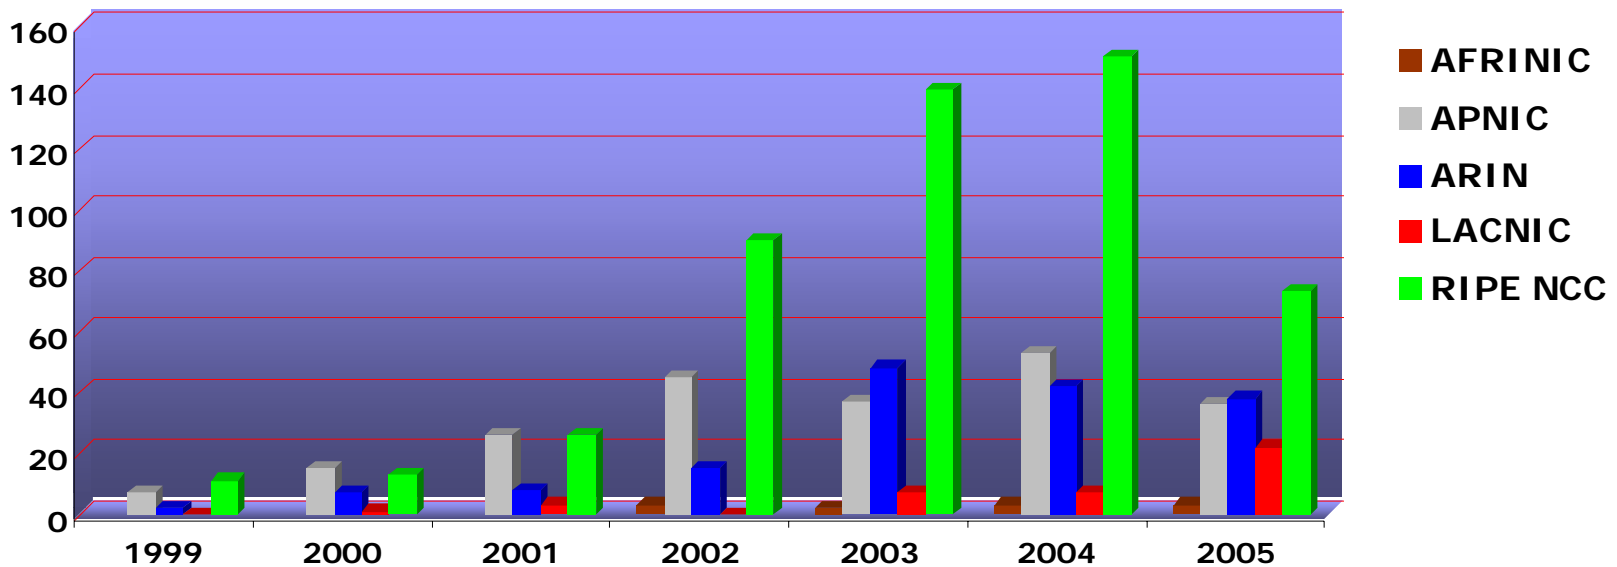

Number Resource Organization