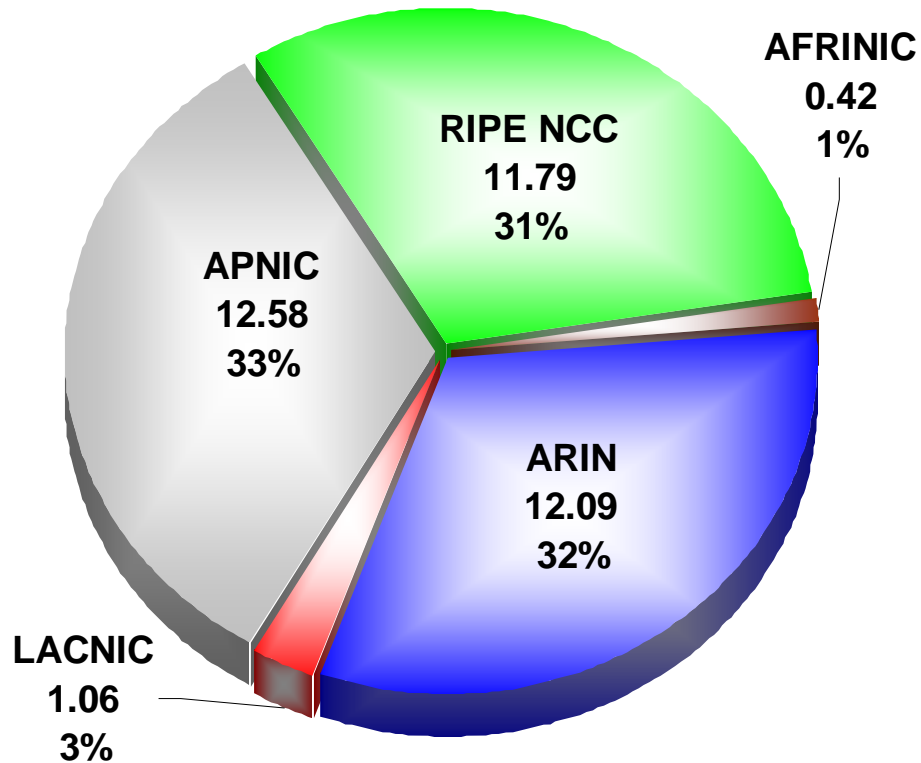

NRO

Internet Number Resource Status Report

As of 30 September 2005

Prepared by
Regional Internet Registries
AFRINIC, APNIC, ARIN, LACNIC and RIPE NCC

2001:610:240:0-193:0:0:202 62:109:128-195:048:02:03 178:12:02:02 2001:610:240 193:0:0:203 195:048:02:03
62:109:128-195:048:02:03 193:0:0:202 62:109:128-195:048:02:03 178:12:02:02 2001:610:240 193:0:0:203 195:048:02:03
2001:610:240:0-193:0:0:202 62:109:128-195:048:02:03 178:12:02:02 2001:610:240 193:0:0:203 195:048:02:03
2001:610:240:0-193:0:0:202 62:109:128-195:048:02:03 178:12:02:02 2001:610:240 193:0:0:203 195:048:02:03
Number Resource Organization

IPv4 Allocations from RIRs to LIRs/ISPs Yearly Comparison

2001:610:240:0 193.0.0.202 62.109.128 195.048.02.03 178.12.02.02 2001:610:240 193.0.0.203
 62.109.128 195.048.02.03 2001:610:240 193.0.0.202 62.109.128 195.048.02.03 178.12.02.02 2001:610:240 193.0.0.203
 193.0.0.203 2001:610:240:0 193.0.0.202 62.109.128 195.048.02.03 178.12.02.02 2001:610:240 193.0.0.203
 2001:610:240:0 193.0.0.202 62.109.128 195.048.02.03 178.12.02.02 2001:610:240 193.0.0.203
 Number Resource Organization

IPv4 Allocations RIRs to LIRs/ISPs

Cumulative Total (Jan 1999 – Sep 2005)

2001:610:240:0-193.0.0.202 62.109.128-195.048.02.03 178.12.02.02 2001:610:240 193.0.0.203
62.109.128-195.048.02.03 193.0.0.202 62.109.128-195.048.02.03 178.12.02.02 2001:610:240 193.0.0.203
193.0.0.203 2001:610:240:0-193.0.0.202 62.109.128-195.048.02.03 178.12.02.02 2001:610:240 193.0.0.203
2001:610:240:0-193.0.0.202 62.109.128-195.048.02.03 178.12.02.02 2001:610:240 193.0.0.203
Number Resource Organization

IANA IPv6 Allocations to RIRs (no of /23s)

2001:610:240:0-193:0:0:202
62:109:128-195:048:02:03
193:0:0:203-2001:610:240
2001:610:240:0-193:0:0:20

62:109:128-195:048:02:03
193:0:0:203-2001:610:240
2001:610:240:0-193:0:0:20